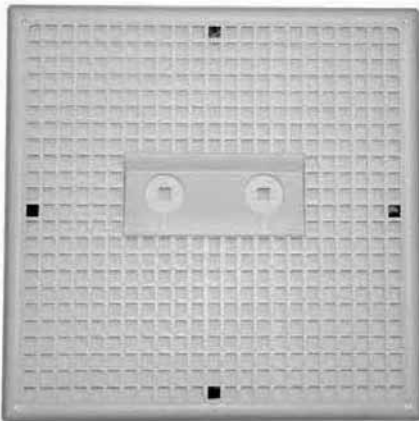

Cool-Only Manual Control Ducted Ceiling Assy.

The Coleman Mach 8330-763 MCD (Manual Control Ducted) Ceiling Assembly (Cool-only, White) is used when there is no 12VDC or no place to put a thermostat.

Part No. 8330-763

Cool-Only Manual Control Ducted Ceiling Assy., White