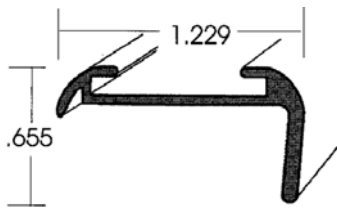

Summer 2015 New Products

MAXAIR® Black Vent Cover

Part No. MA-100T-B
MaxxAir Vent Cover, Black,
5/ctn.

Composite Double Cylinder Lock Sets

Exterior View

Dimensions:
Overall
5.13"H x 4.25"W
Cut-out
4.45"H x 3.4"W
Colors:
White or Black

Interior View

Part No. FIC-Leo-W

Composite Double Cylinder Lock, White

Part No. FIC-Leo-B

Composite Double Cylinder Lock, Black

FIC-LB

FIC-MG

Part No. FIC-LB Blank

Part No. FIC-MG Master,
Green

Insert Roof Edge w/ 1/2" Straight Leg

Part No. 4524W

Insert Roof Edge w/ 1/2" Straight Leg, 14' Lengths

LaSalle Bristol

3" & 1.5" Cable Actuated Valve Kits w/ 96" Cable

BVC-3-96